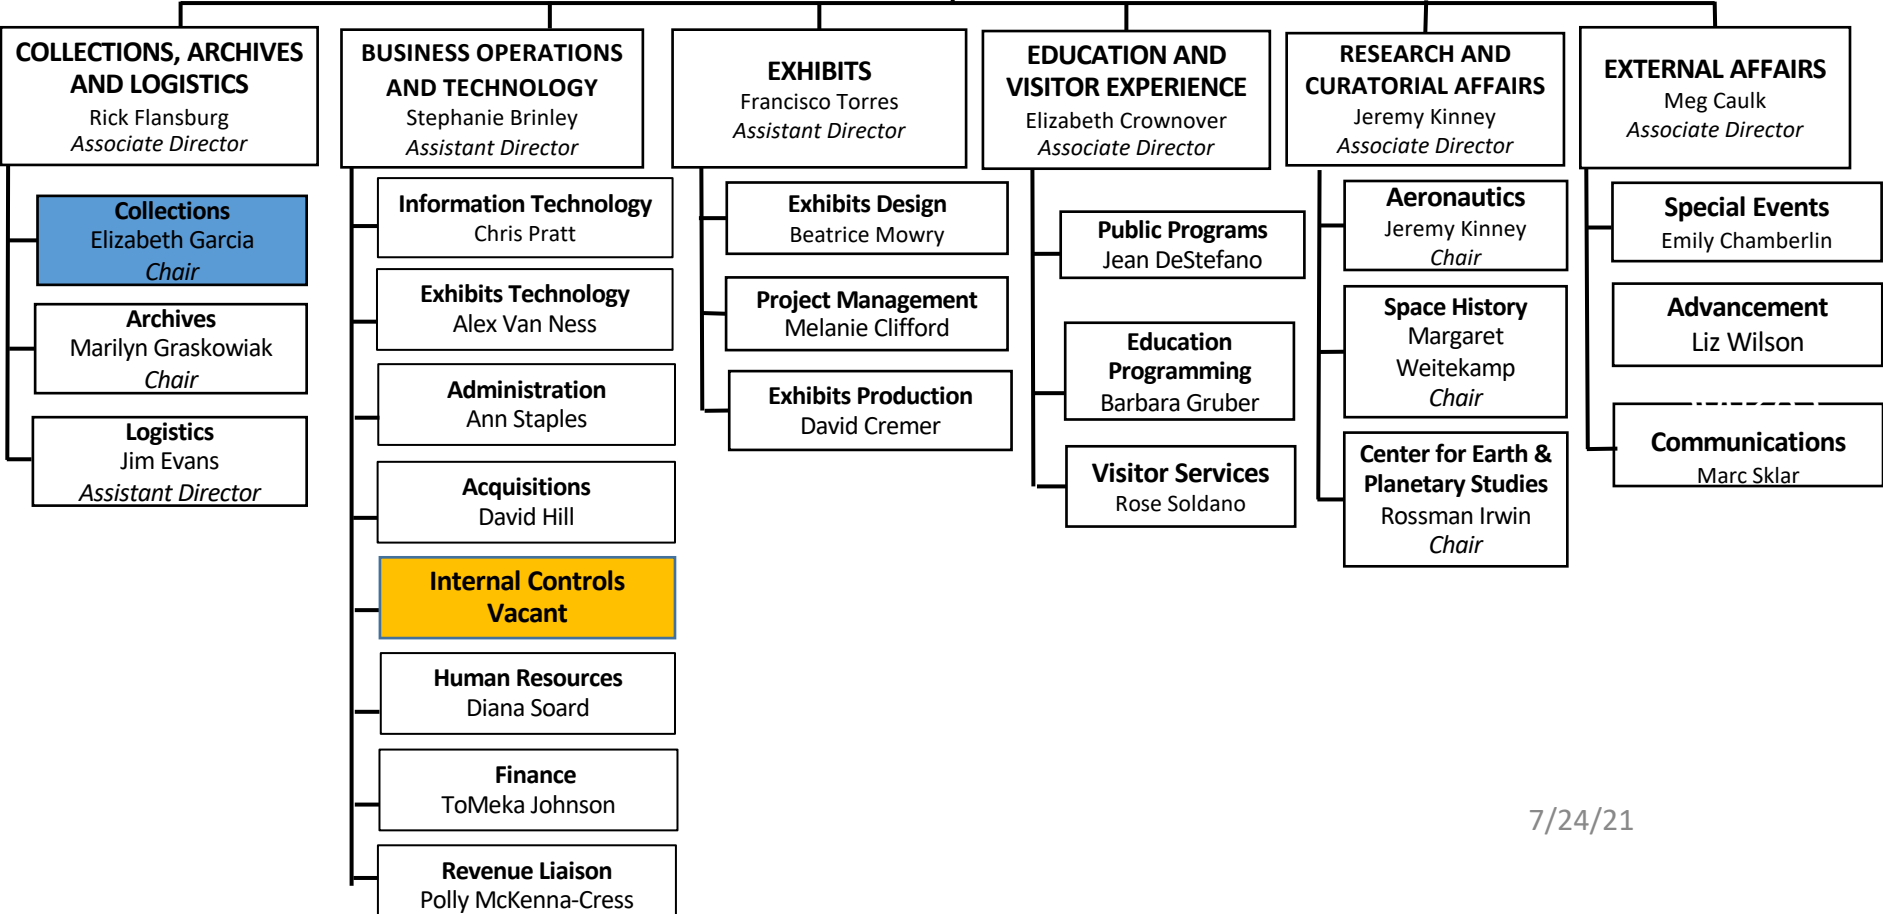

SMITHSONIAN NATIONAL AIR AND SPACE MUSEUM ORGANIZATIONAL CHART

**JOHN AND ADRIENNE
MARS DIRECTOR**
Vacant

ACTING DIRECTOR
Christopher U. Browne

SENIOR CURATOR,
Peter Jakab
Part-Time

**SMITHSONIAN NATIONAL AIR AND SPACE MUSEUM
COLLECTIONS, ARCHIVES AND LOGISTICS
388000**