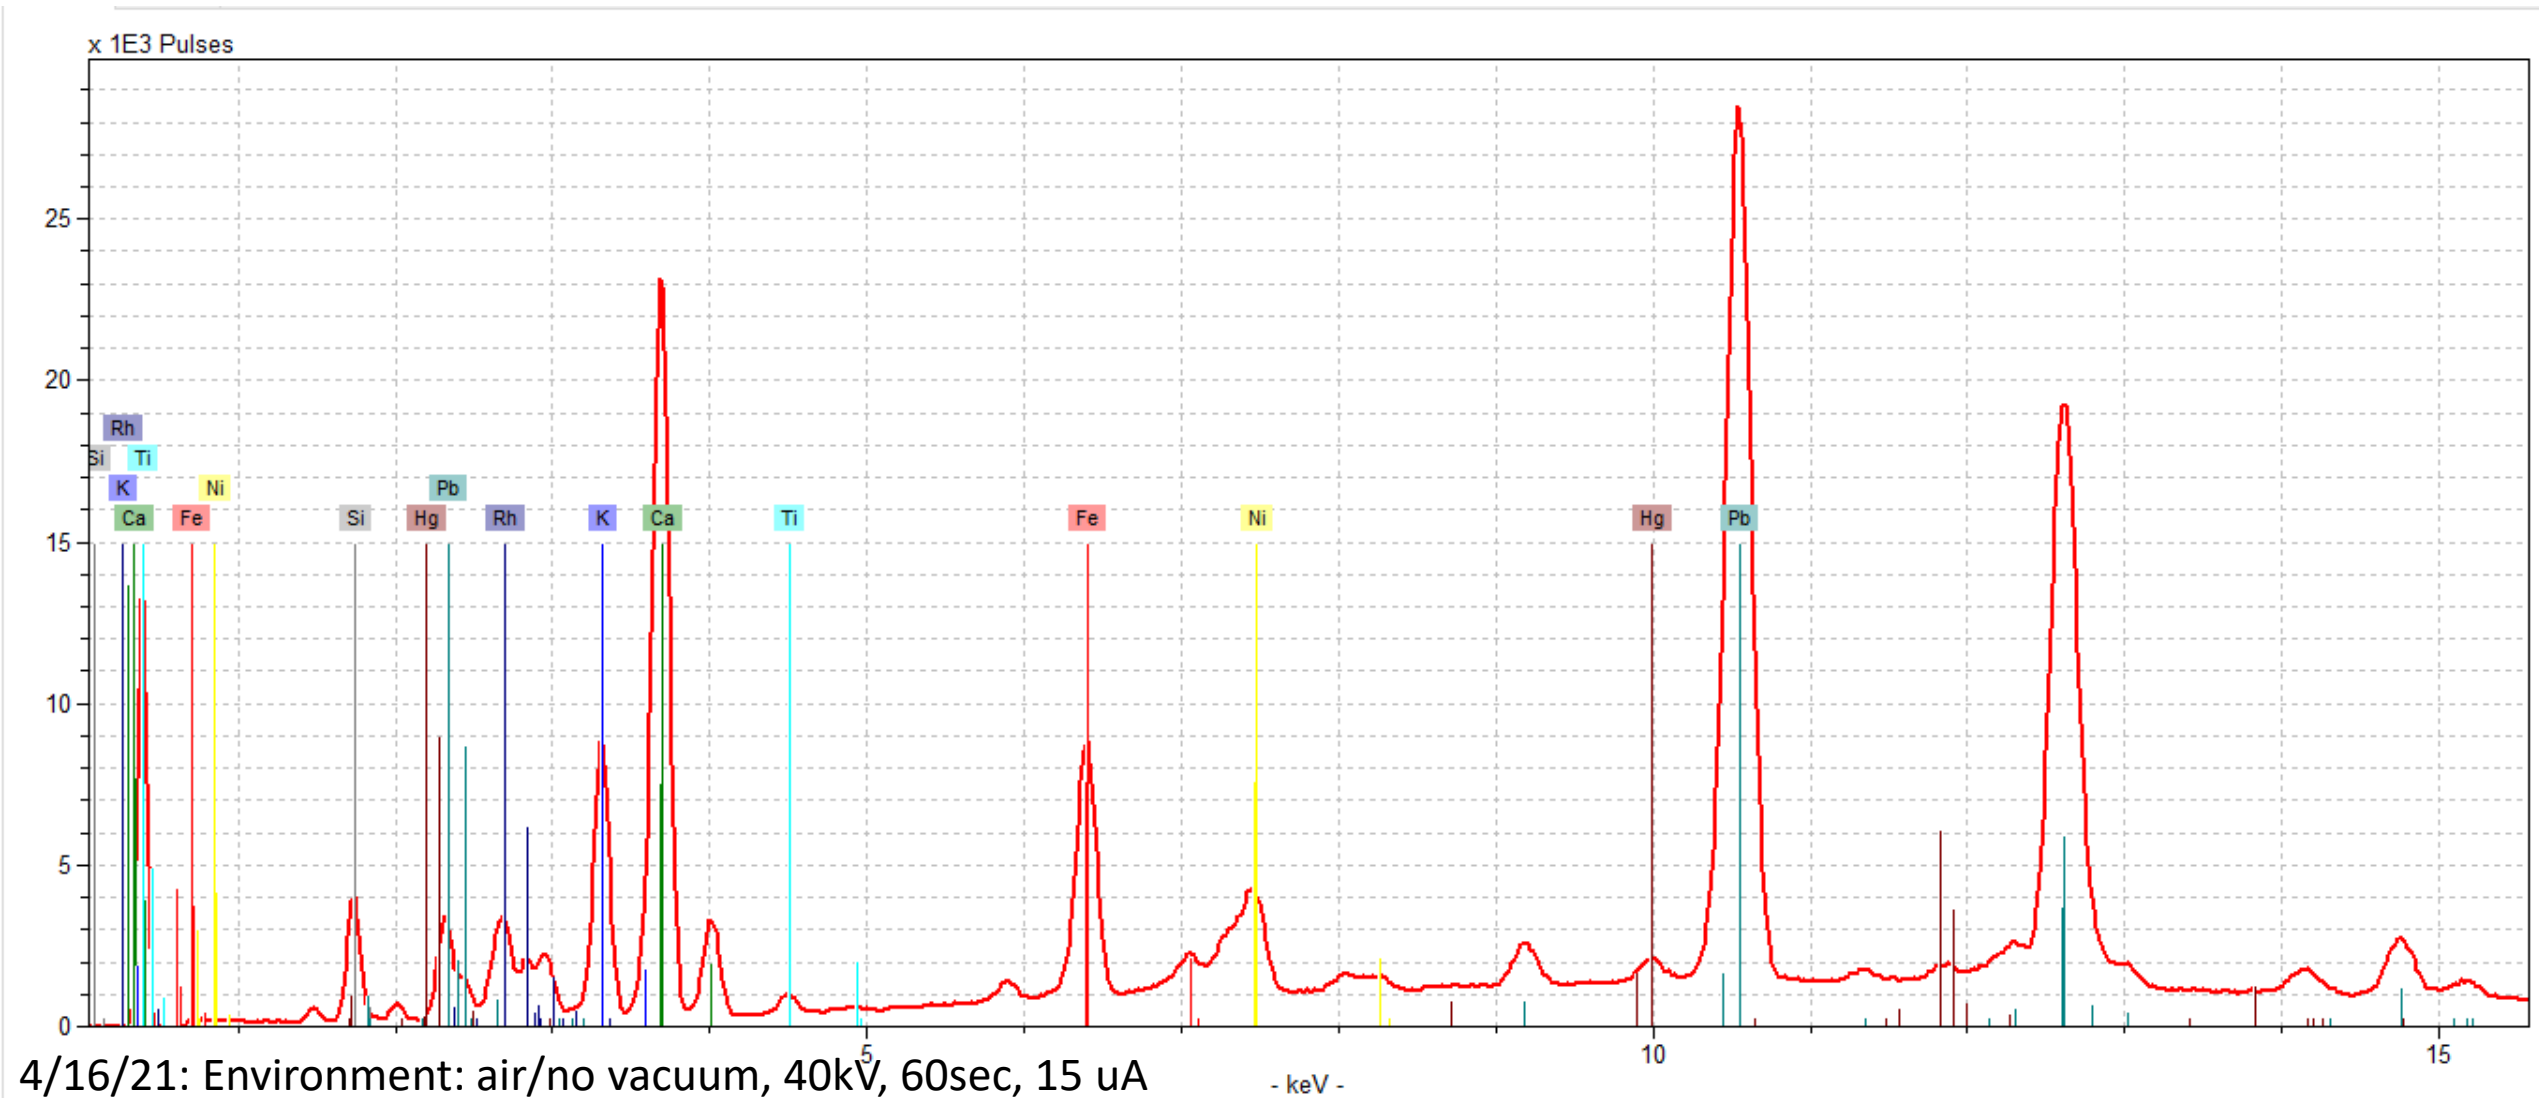

1992.382, Sample 1: Red paint, zig zag

4/16/21: Environment: air/no vacuum, 40kV, 60sec, 15 uA

1992.382, Sample 2: Green paint, triangle

1992.382, Sample 3: Yellow paint, corner

1992.382, Sample 4: Bottom, bare wood