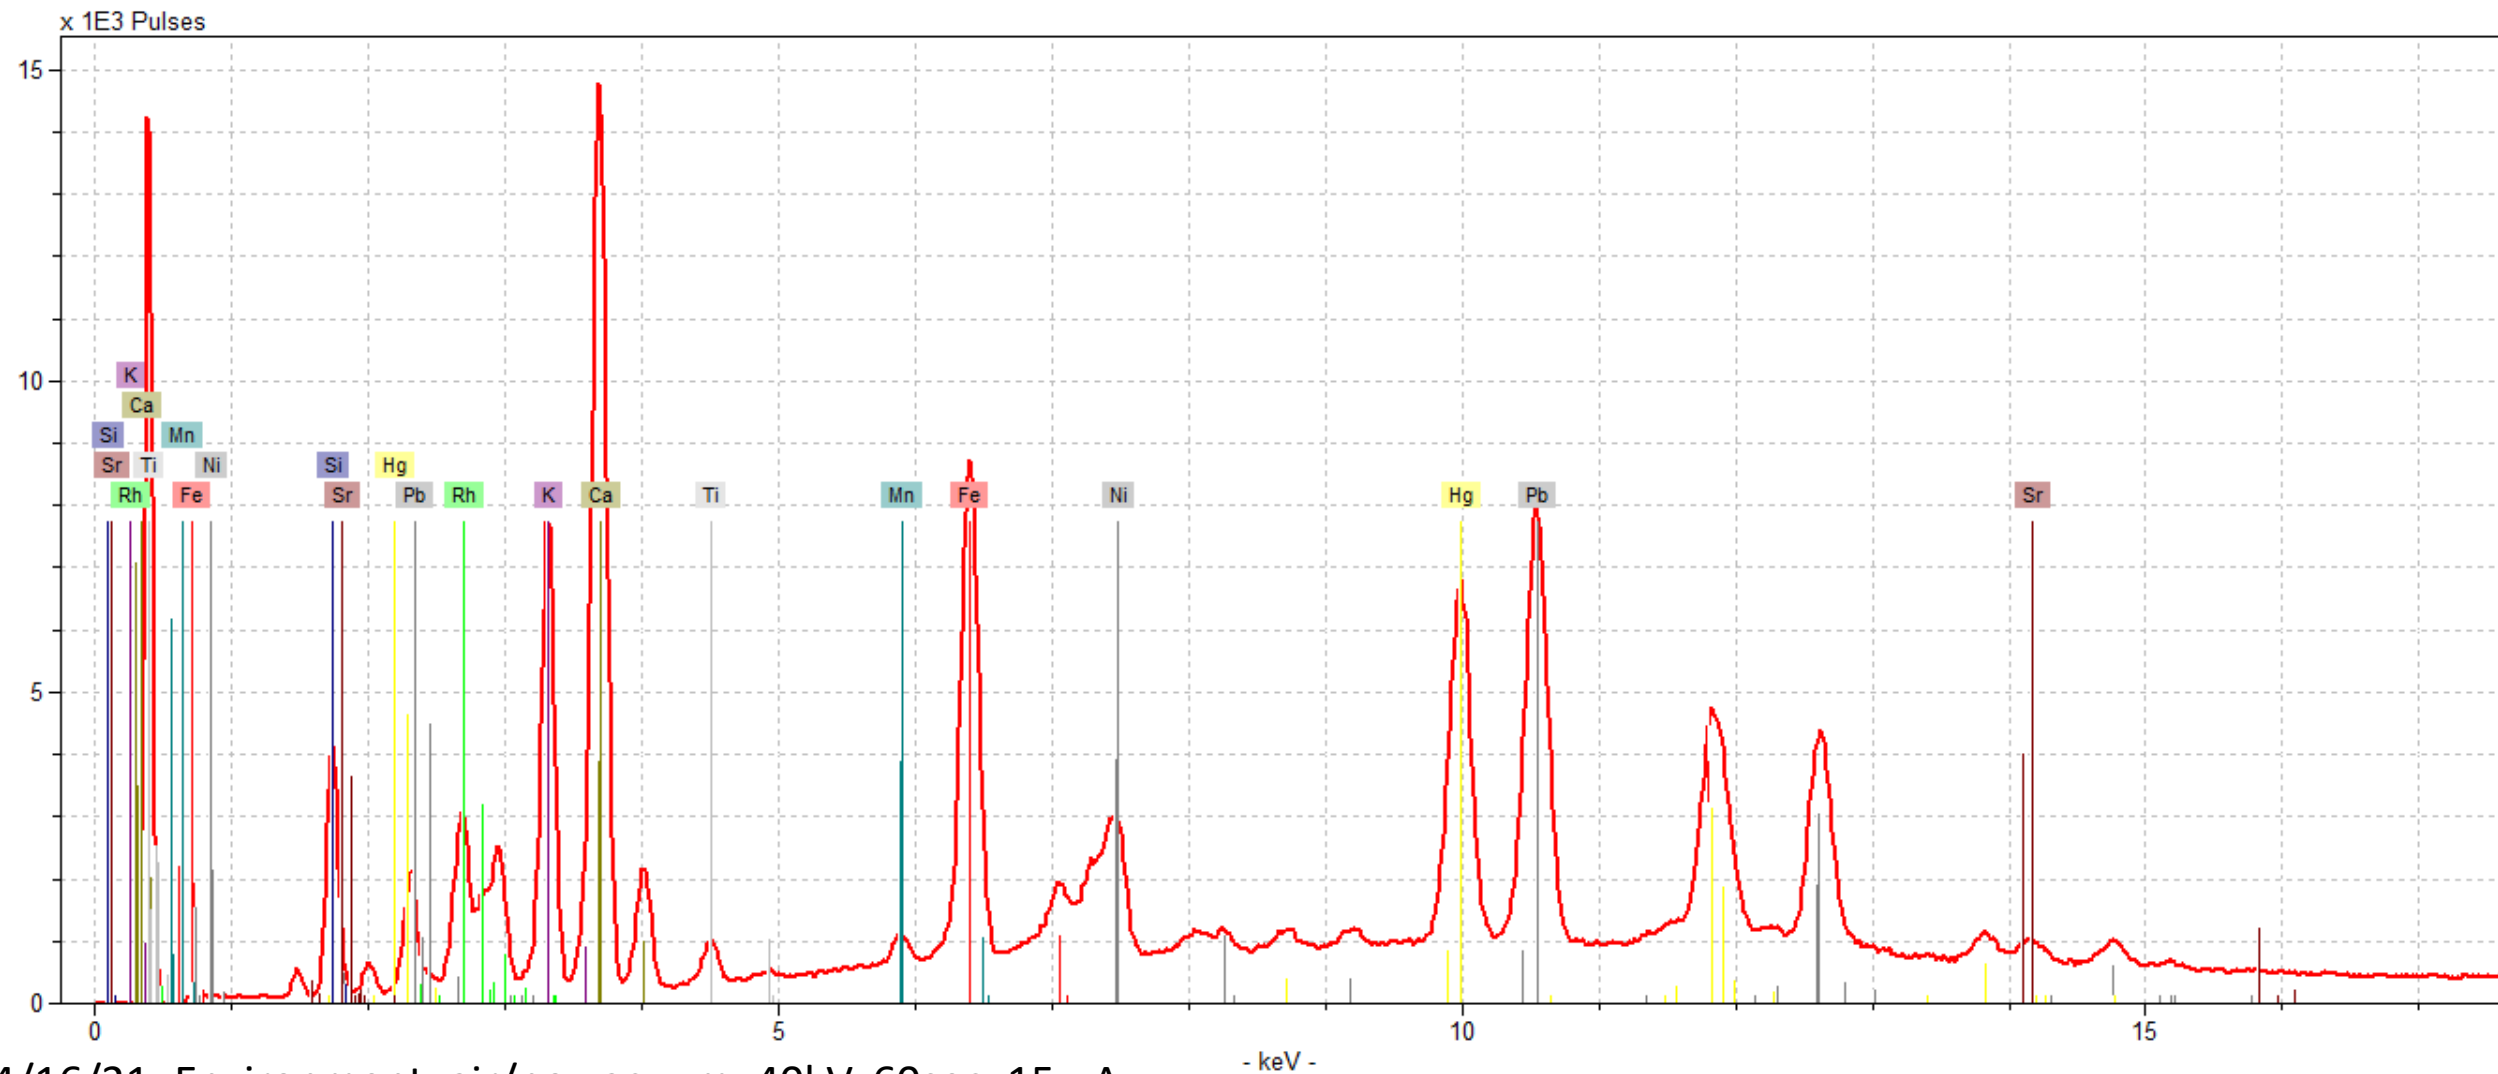

1992.382, Sample 1: Red paint, zig zag

4/16/21: Environment: air/no vacuum, 40kV, 60sec, 15 uA

1992.382, Sample 2: Green paint, triangle

1992.382, Sample 3: Yellow paint, corner

1992.382, Sample 4: Bottom, bare wood