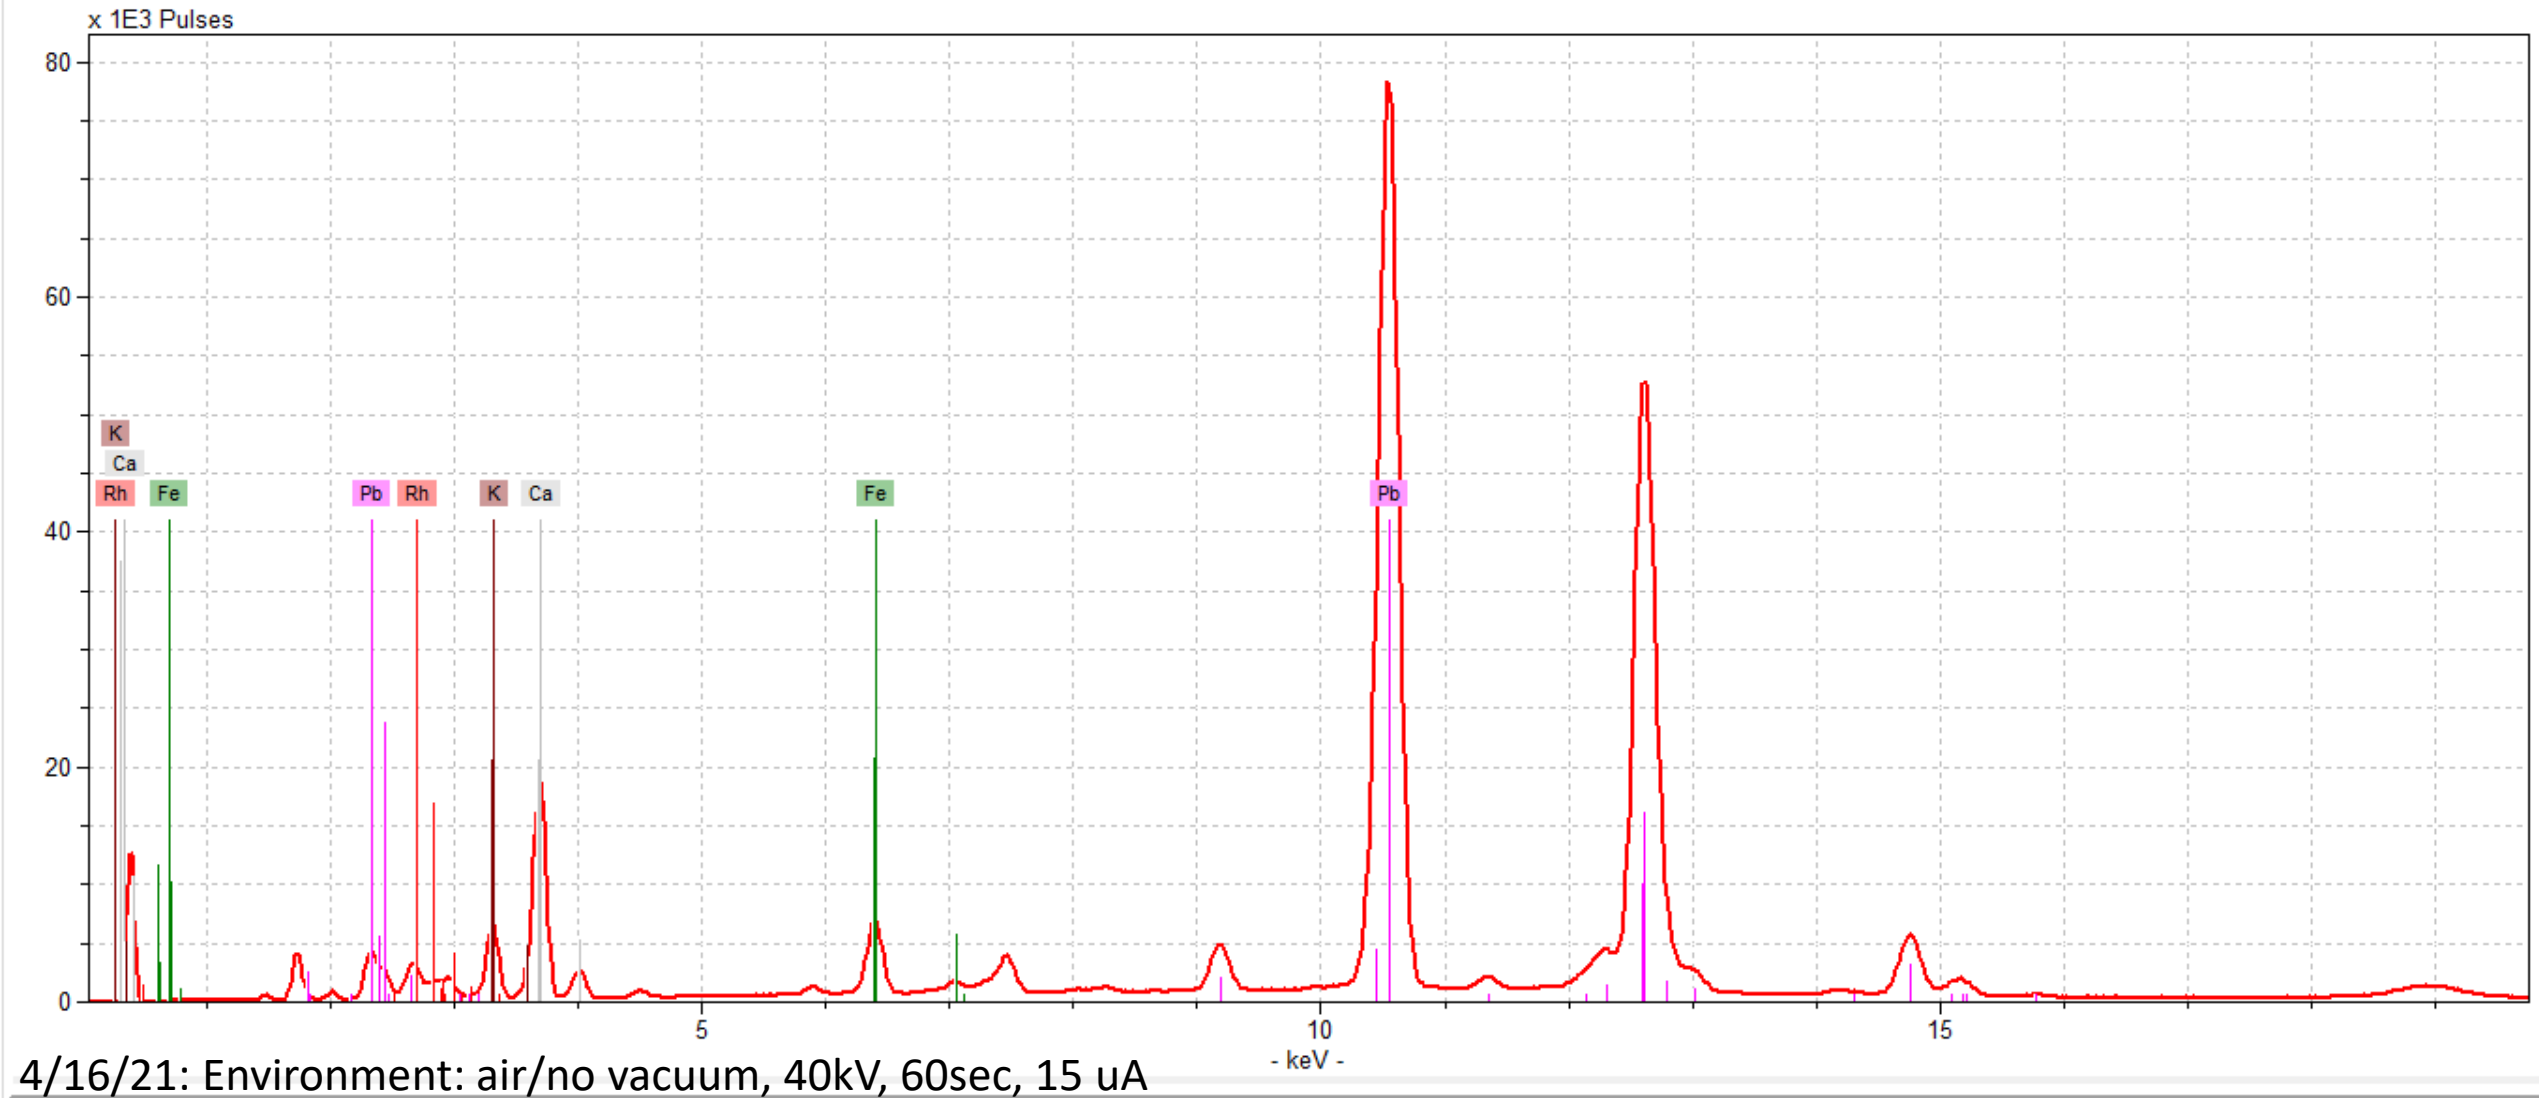

1992.382, Sample 1: Red paint, zig zag

4/16/21: Environment: air/no vacuum, 40kV, 60sec, 15 uA

1992.382, Sample 2: Green paint, triangle

1992.382, Sample 3: Yellow paint, corner

1992.382, Sample 4: Bottom, bare wood